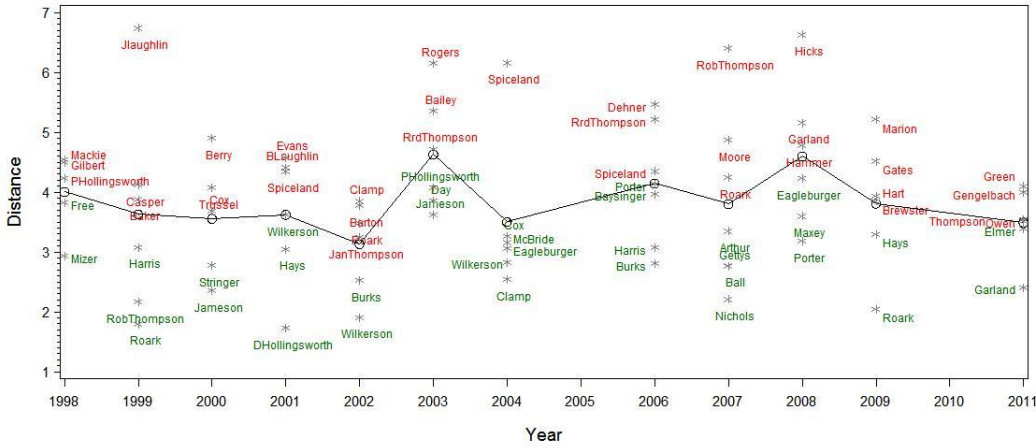

Fourteen year Judge Performance Plots

Figure 1. Show and Celebration judge distances for time period: 1998-2011

Note: Lack of a downward trend shows there was no improvement in consistency over the 14 years