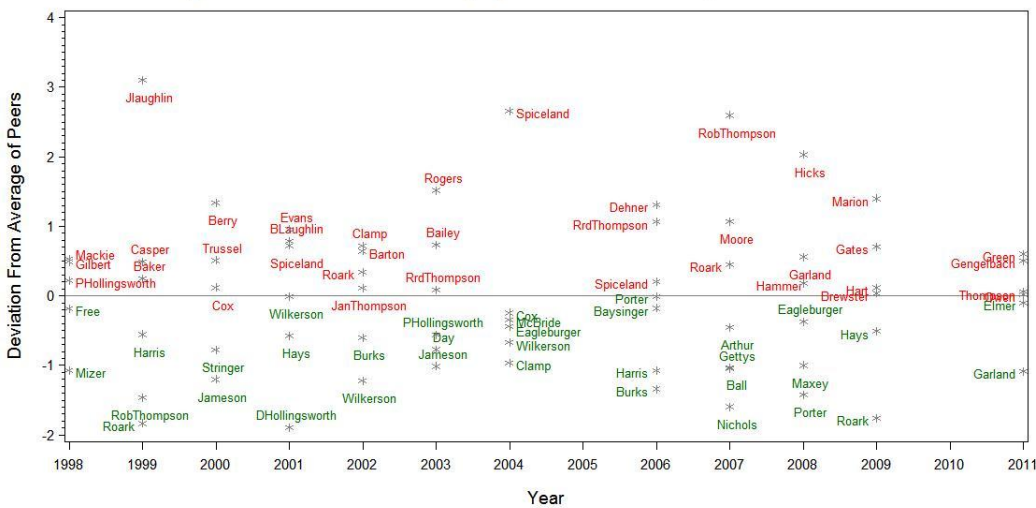

Points above the line indicate a judge was less consistent with peers

Figure 2. Show and Celebration judge deviations for time period: 1998-2011